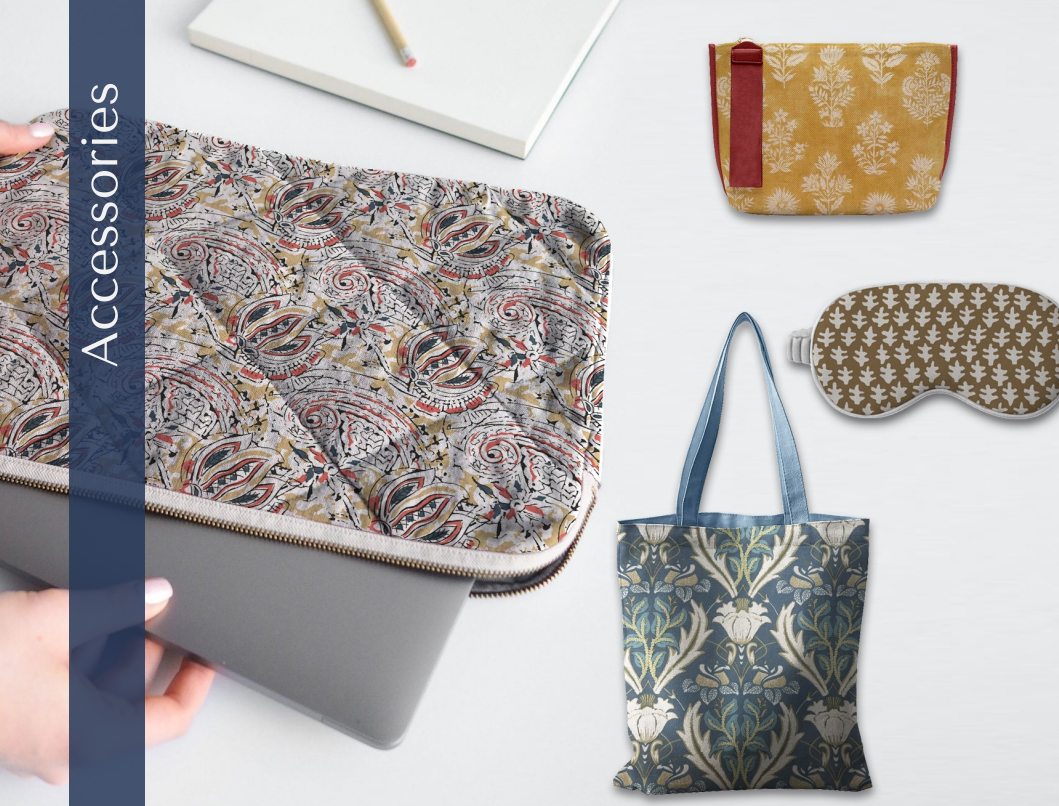

Laptop Bag / Tote Bag / Pouches / Eye Mask

Textile accessories like laptop bags, tote bags, pouches, and eye masks are designed to suit modern lifestyles. These accessories showcase the beauty of textile craftsmanship. Designed for durability and ease of use, they offer organized storage, comfortable handling, and simple elegance suitable for daily routines.